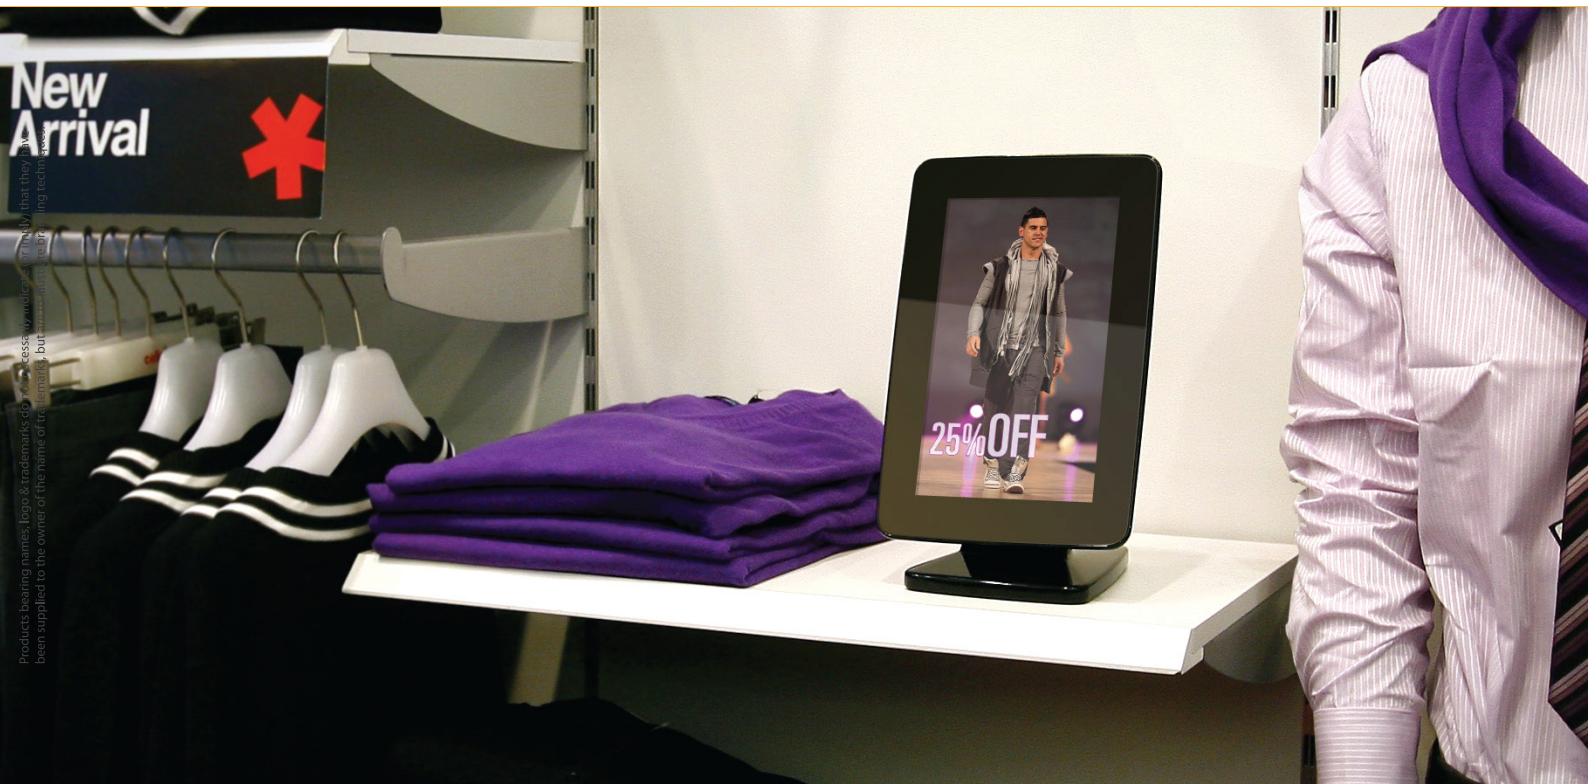

i DISPLAY

i VIEW CLASSIC
Adding Digital Flavor